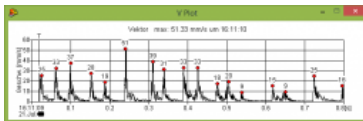

VibChart

PC Based Visualisation/Analysis Software

WALESCH Electronic GmbH
Gestenrietstrasse 2
CH-8307 Effretikon, Switzerland
Phone +41 52 343 80 80
Mail: info@walesch.ch
Web: www.walesch.ch